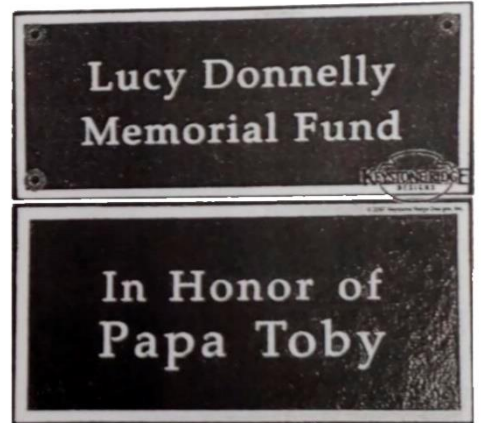

Olde Town Grove City Memorial Bench Plaques

The benches for downtown Grove City (see sample) are 6 feet in length. The benches are placed at intervals on Broad Street from Main to Blair. The benches are black to match the lighting and trash receptacles as part of the streetscape.

Each plaque will have no more than 3 lines of text, and is limited to 50 characters, including spaces.

Fill out form and return it to: Olde Town Grove City, 118 S. Center St., Grove City PA 16127, 724.458.0301. Make your tax-deductible payment by check for **$350.00** to: Olde Town Grove City. Bench location availability upon request.

Donor Information:

Name: _____

Address: _____

City/State/Zip: _____

Phone: _____

Please Print Information:

Line 1: _____

Line 2: _____

Line 3: _____